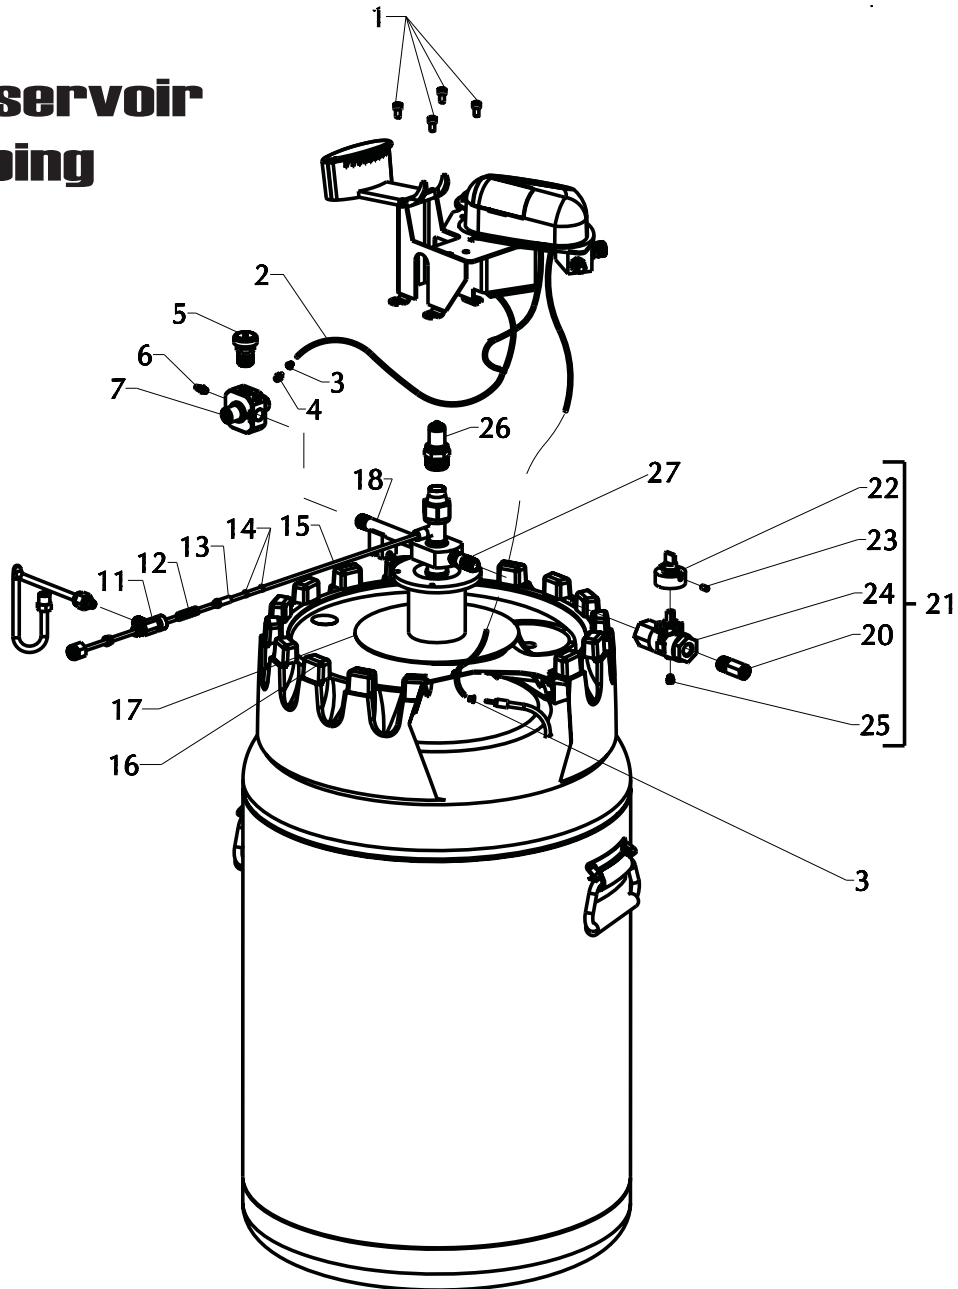

Man. Part #	Pioneer #	Description
1	B-701635-00	P528	Socket Head Cap Screw #10-24 x 3/8"
2	B-701695-00	P529	Black Flexible Tube 12"
3	B-775794-00	P357	Press on Hose Clamp
4	B-778167-00	P530	Brass Barbed Fitting 1/16" x 10-32
5	B-775139-00	P306	30 PSI Secondary Relief Valve (Universal)
5	B-776483-00	P527	70 PSI Secondary Relief Valve
6	B-778157-00	P531	Brass Barbed Fitting 1/8" x 10-32
7	B-702105-00	P540	Universal Relief Economizer Valve
7	B-701627-00	P541	Standard Relief Economizer Valve
9	B-775265-00	P210	1/4" Brass Nut
10	B-775063-00	P211	1/4" Brass Ferrule
11	10024679	P508	Withdrawal Tee
12	B-776175-00	P507	Spring
13	B-701590-00	P506	Brass Ferrule 1/8"
14	B-701739-00	P505	O-Ring
15	B-775867-SV	P509	Teflon Withdrawal Tube 30"
16	10023692	P535	Manifold Extension Pipe
17	10025090	P517	Umbrella Seal
18	B-701543-00	P518	Lower Grey Shroud
20	B-701699-00	P570	Vent Valve Silencer
21	20580960	P580	Vent Valve Assembly
22	15102229	P571	Vent Valve Wrench Adaptor
23	B-702226-00	P794	Vent Valve Set Screw #8-32 Flat Point
24	10024963	P572	Vent Valve Base
25	10024825	P573	Screw Plug
26	15101621	P308	Male Quick Connect
27	B-702145-00	P574	Helios Pipe Nipple

Helios Reservoir Plumbing