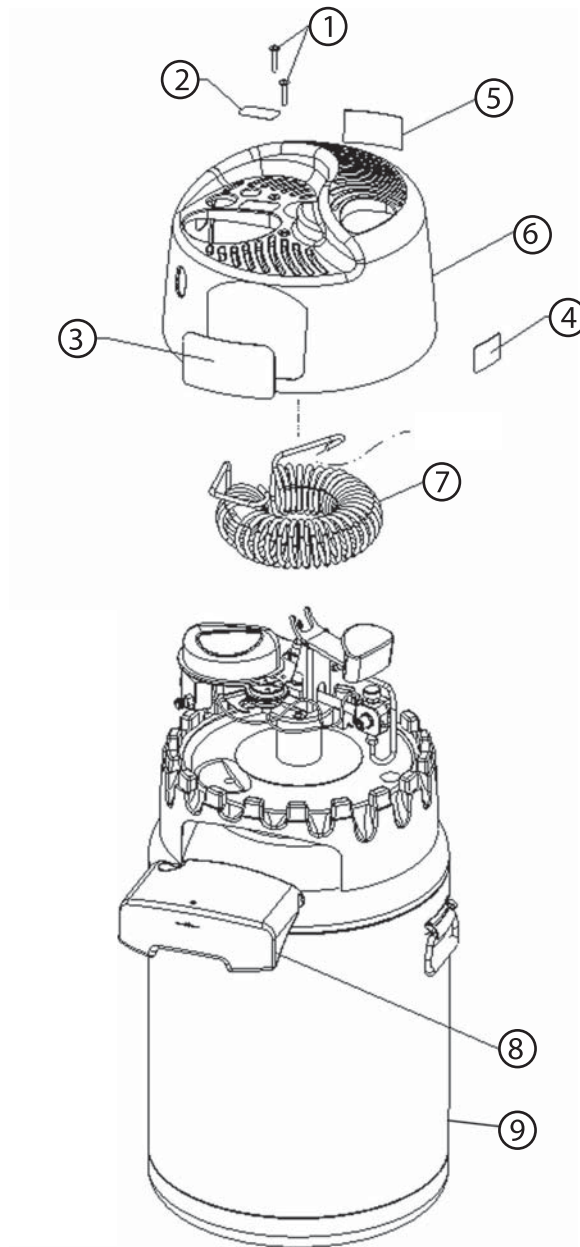

Helios H46 / U46

Helios Reservoir

	Man. Part #	Pioneer #	Description
	B-701655-FLO	P818	External Mount Flow Control Valve 0-10 LPM
1	B-701002-00	P313	Shroud Screw – SS #1/4 – 8 x 1 ¼ "
2	B-701528-00	P512	Fill Connector Top Label
3	B-700857-00	P515	Front Shroud Label H46
4	B-701533-00	P513	Flow Restriction Label
5	B-701529-00	P514	Oxygen Diamond Label
6	B-701544-00	P519	Upper Shroud Label
7	10024301-SV	P509	Warming Coil Assembly
8	B-701546-00	P561	Condensation Bottle
9	B-701606-SV	P591	H36 Bottle
9	B-701659-SV	P593	H46 Bottle

	Man. Part #	Pioneer #	Description
1	B-701635-00	P528	Socket Head Cap Screw #10-24 x 3/8"
2	B-701695-00	P529	Black Flexible Tube 12"
3	B-775794-00	P357	Press on Hose Clamp
4	B-778167-00	P530	Brass Barbed Fitting 1/16" x 10-32
5	B-775139-00	P306	30 PSI Secondary Relief Valve (Universal)
5	B-776483-00	P527	70 PSI Secondary Relief Valve
6	B-778157-00	P531	Brass Barbed Fitting 1/8" x 10-32
7	B-702105-00	P540	Universal Relief Economizer Valve
7	B-701627-00	P541	Standard Relief Economizer Valve
9	B-775265-00	P210	1/4" Brass Nut
10	B-775063-00	P211	1/4" Brass Ferrule
11	10024679	P508	Withdrawal Tee
12	B-776175-00	P507	Spring
13	B-701590-00	P506	Brass Ferrule 1/8"
14	B-701739-00	P505	O-Ring
15	B-775867-SV	P509	Teflon Withdrawal Tube 30"
16	10023692	P535	Manifold Extension Pipe
17	10025090	P517	Umbrella Seal
18	B-701543-00	P518	Lower Grey Shroud
20	B-701699-00	P570	Vent Valve Silencer
21	20580960	P580	Vent Valve Assembly
22	15102229	P571	Vent Valve Wrench Adaptor
23	B-702226-00	P794	Vent Valve Set Screw #8-32 Flat Point
24	10024963	P572	Vent Valve Base
25	10024825	P573	Screw Plug
26	15101621	P308	Male Quick Connect
27	B-702145-00	P574	Helios Pipe Nipple