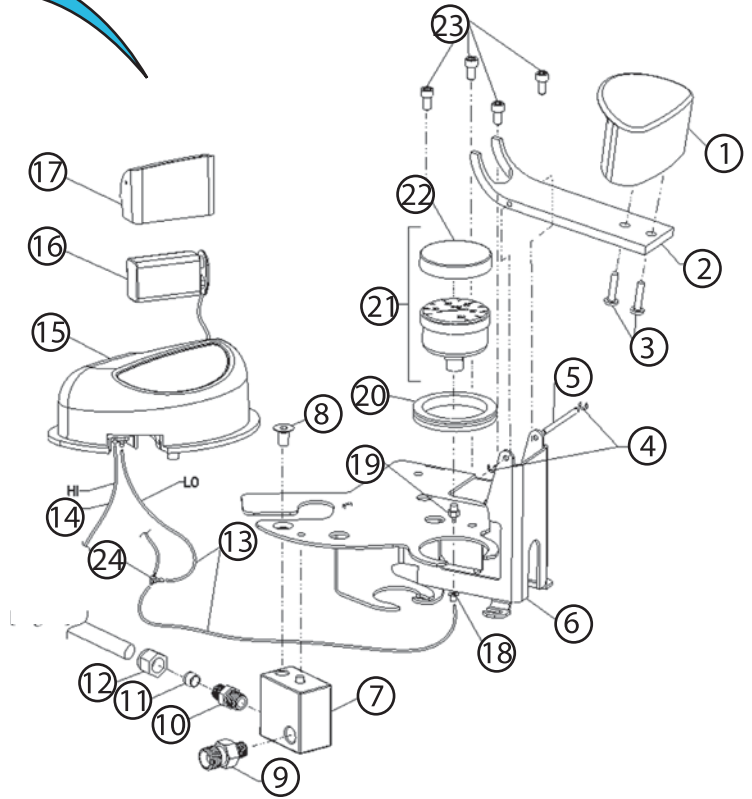

Helios UNIVERSAL

	Man. Part #	Pioneer #	Description
1	B-701545-00	P543	Release Button
2	B-702106-00	P546	Release Lever
3	B-701524-00	P497	Torx Head Screw #8-16 x 1/4"
4	B-777505-00	P299	E-Ring
5	B-701634-00	P545	Pivot Shaft
6	10003034	P536	Reservoir Bracket
7	10023695	P548	Outlet Mounting Block
8	B702109-00	P549	Mounting Screw
9	B-702071-00	P550	DISS Fitting
10	10024680	P551	Tubing Connector
11	B-775063-00	P211	1/4" Brass Ferrule
12	B-775265-00	P210	1/2" Brass Nut
13	B-701583-SV	P529	Black Tube 3"
14	B-775794-00	P531	Press-On Hose Clamp
15	B-702207-00	P521	Contents indicator
16		P621	9 Volt Battery
17	B-701523-00	P598	Battery Door
18	B-775794-00	P531	Press-On Hose Clamp
19	B-778167-00	P530	Brass Fitting 1/16" x 10-32
20	B-701640-00	P552	Pressure Gauge Grommet
21	B-702076-00	P553	Pressure Gauge (0-100 PSI)
22	B-778807-00	P554	Pressure Gauge Lens
23	B-701635-00	P528	Socket head Cap Screw #10-24 x 3/8"
24	B-701526-00	P575	"T" Connector