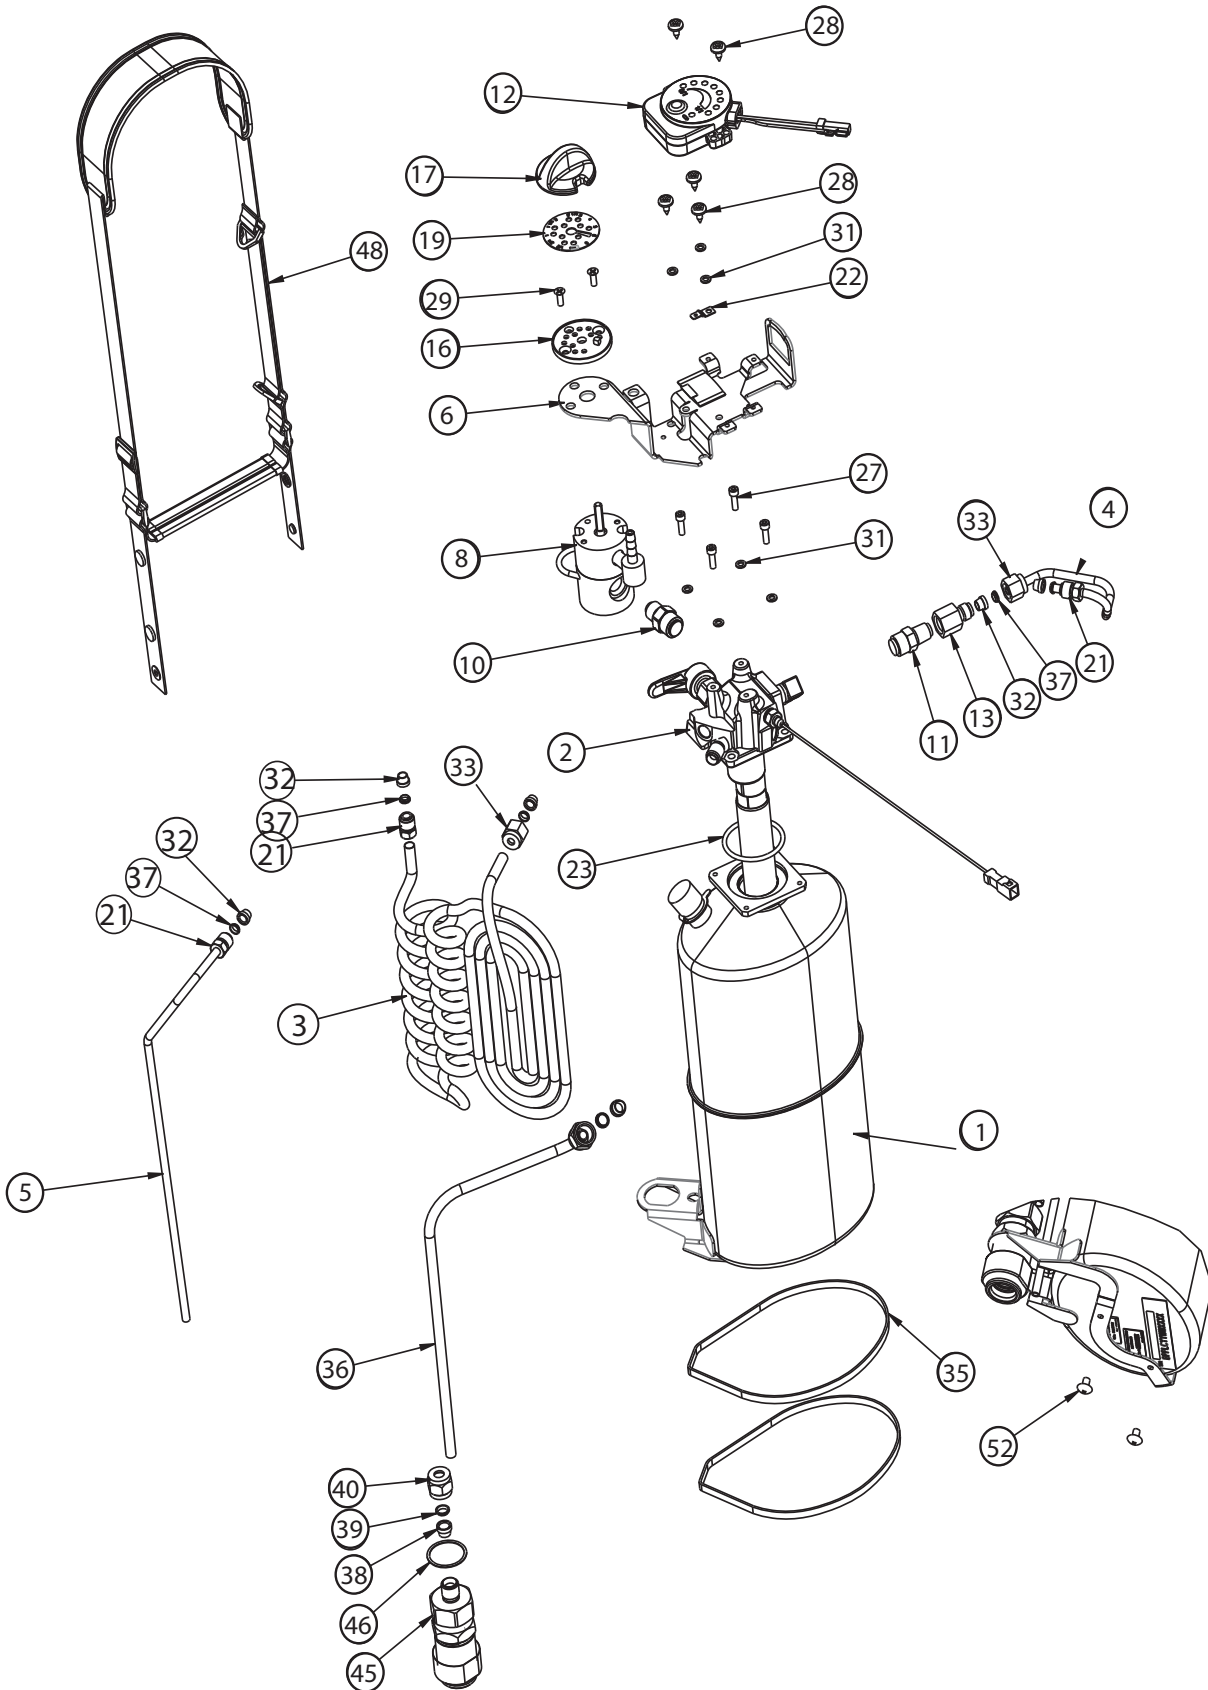

Key	Description	Pioneer #	Stroller SF	Stroller TF
1	Dewar	P732	11033861	11033861
3	Vaporizer Coil	P652	11891064	11891064
4	PRV Tube	P643	10656185	10656185
5	Vent Outlet Tube	P644	10665356	10656134
6	Top Bracket	P735	10861576	10861576
8	FCV (0-6LPM)	P830	11014521T	11014521T
10	27.0 – 33.0 PSI SRV	P661	10491253T	10491253T
11	19.7 – 20.6 PSI PRV w/screen	P662	10528423	10528423
12	Gen4 Meter	P634	13352401	13352401
13	PRV Filter Assembly	P212	10932098	10932098
16	Lock Plate, FCV	P881	CA406438	CA406438
17	Knob, FCV	P882	10542153	10542153
19	Flow Rate Decal, FCV (0-6LPM)	P866	CA406436	CA406436
21	Feed-Thru Fitting	P601	CA404841	CA404841
22	Ground Terminal, #8 spade	P678	10597904	10597904
23	O-Ring, Manifold	P736	10579423	10579423
27	Screw, Manifold #6-32*7/16 SS	P737	CA404853	CA404853
28	Screw, Bracket/Meter #6-32*3/8 SS	P731	CA002305	CA002305
29	Screw, FCV #6-32*1/2 SS	P824	CA002876	CA002876
31	Lock Washer, Bracket/Manifold #6 SS	P633	CA404996	CA404996
32	Ferrule, 3/16 Front	P209	CA006191	CA006191
33	Nut, Tube 3/16	P208	CA006292	CA006292
35	Strap, Vaporizer Coil	P699	CA403730	CA403730
36	Fill Tube, QDV	P640		10656118
37	Ferrule, 3/16 Rear	P209	CA006192	CA006192
38	Ferrule, 1/4 Front	P211		CA405072
39	Ferrule, 1/4 Rear	P211		CA405074
40	Nut, Tube 1/4	P210		10760273
45	QDV, PB Top Fill Portable	P664		10566420T
48	Shoulder Strap	P612		13234703
52	Screw, Case #8-32*1/4 SS	P738		10621986
53	Rubber Lip Seal	P750		

CAIRE STROLLER

Key	Description	Pioneer #	Stroller SF	Stroller TF
1	Condensate Pad	P675	10542209	10542209
2	Condensate Cup - Blue	P694	10542057	10542057
6	Top Cover - Blue	P692	10564310	10564310
6	Top Cover - Blue - Wide	P693	11668313	11668313
7	SF QDV Plug	P680	10542137	Tunnel
15	Top Fill Case Plug	P682	Plug	10564361
8	Grommet, Condensate Cup	P696	CA110033	CA110033
9	Plunger, Condensate Cup	P695	CA110034	CA110034
	Soft Black Leather Cover	P689		20705331
4	Wide Side Cover	P687	14015617	14015617