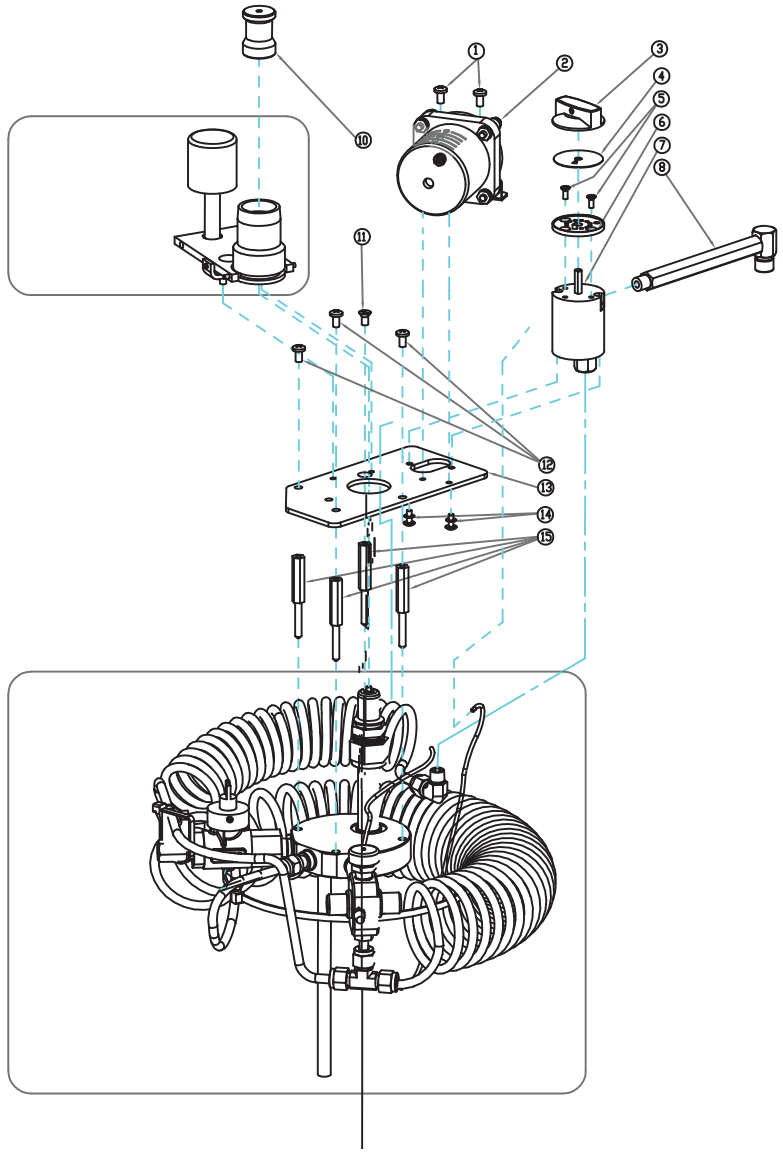

PB

21A/31A/41A

1

1	B-701002-00	P313	Shroud Screw
2	B-778979-00	P314	Shroud Washer
3	B-778436-00	P303	Window Decal
4	B-775104-00	P302	Bezel Decal
5	B-776080-00	P330	Bezel
6	B-776252-00	P304	Shroud Decal
7	B-775101-00	P328	Shroud
8	CA002305	P332	Bezel Screw

	Man. Part #	Pioneer #	Description
1	B-775117-00	P319	Gauge Screw #10-24 x 3/8
2	B-775845-SV	P323	21A Gauge
2	B-775846-SV	P322	31A Gauge
2	B-775847-SV	P321	41A Gauge
3	B-776168-00	P860	12 Position Knob
4	B-775834-00	P851	0-6 LPM Number Disc
5	B-775074-00	P862	FCV Screw
6	B-775877-00	P861	12 Position Locking Plate
7	B-775855-00	P809	0-6 LPM Flow Control Valve
8	B-775314-00	P307	Humidifier Adapter
10	15075347	P394	Dust Cap
11	B-775116-00	P342	Manifold Plate Screw #10-24 UNC x 3/8"
12	B-775117-00	P343	Manifold Plate Screw # 10-24 x 3/8"
13	B-775110-00	P320	Manifold Plate
14	B-775176-00	P196	FCV Bottom Screw 6-32 x 3/8"
15	B-775108-00	P344	Manifold Screw Spacers

1

1	B-775113-00	P365	Quick Release Knob
3	B-775112-00	P364	Quick Release Rod
5	B-775115-00	P363	Pin Spring 1/8" x 1" SS
6	B-775114-00	P387	Pin Spring 1/8" x 1/2" SS
7	B-775111-00	P362	Quick Release Lever
8	B-775118-00	P361	Quick Release Spring
9	B-775116-00	P360	Quick Release Screw 10-24 UNC x 3/8
10	B-775109-00	P359	Quick Release Bracket
11	B-775114-00	P387	Pin Spring 1/8" x 1/2" SS
12	B-775106-SV	P315	Quick Release Assembly

2

1	B-775107-00	P358	Quick Release Sleeve
2	15101621	P308	Quick Connect