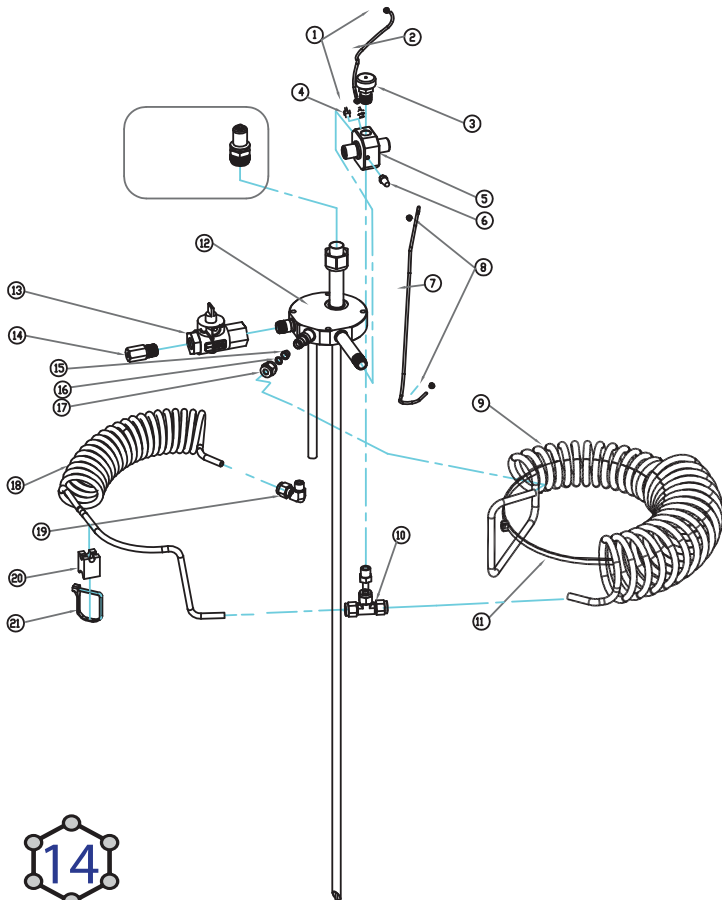

PB

21A/31A/41A

1

1	B-701002-00	P313	Shroud Screw
2	B-778979-00	P314	Shroud Washer
3	B-778436-00	P303	Window Decal
4	B-775104-00	P302	Bezel Decal
5	B-776080-00	P330	Bezel
6	B-776252-00	P304	Shroud Decal
7	B-775101-00	P328	Shroud
8	CA002305	P332	Bezel Screw

	Man. Part #	Pioneer #	Description
1	B-775117-00	P319	Gauge Screw #10-24 x 3/8
2	B-775845-SV	P323	21A Gauge
2	B-775846-SV	P322	31A Gauge
2	B-775847-SV	P321	41A Gauge
3	B-776168-00	P860	12 Position Knob
4	B-775834-00	P851	0-6 LPM Number Disc
5	B-775074-00	P862	FCV Screw
6	B-775877-00	P861	12 Position Locking Plate
7	B-775855-00	P809	0-6 LPM Flow Control Valve
8	B-775314-00	P307	Humidifier Adapter
10	15075347	P394	Dust Cap
11	B-775116-00	P342	Manifold Plate Screw #10-24 UNC x 3/8"
12	B-775117-00	P343	Manifold Plate Screw # 10-24 x 3/8"
13	B-775110-00	P320	Manifold Plate
14	B-775176-00	P196	FCV Bottom Screw 6-32 x 3/8"
15	B-775108-00	P344	Manifold Screw Spacers

1

1	B-775113-00	P365	Quick Release Knob
3	B-775112-00	P364	Quick Release Rod
5	B-775115-00	P363	Pin Spring 1/8" x 1" SS
6	B-775114-00	P387	Pin Spring 1/8" x 1/2" SS
7	B-775111-00	P362	Quick Release Lever
8	B-775118-00	P361	Quick Release Spring
9	B-775116-00	P360	Quick Release Screw 10-24 UNC x 3/8
10	B-775109-00	P359	Quick Release Bracket
11	B-775114-00	P387	Pin Spring 1/8" x 1/2" SS
12	B-775106-SV	P315	Quick Release Assembly

2

1	B-775107-00	P358	Quick Release Sleeve
2	15101621	P308	Quick Connect