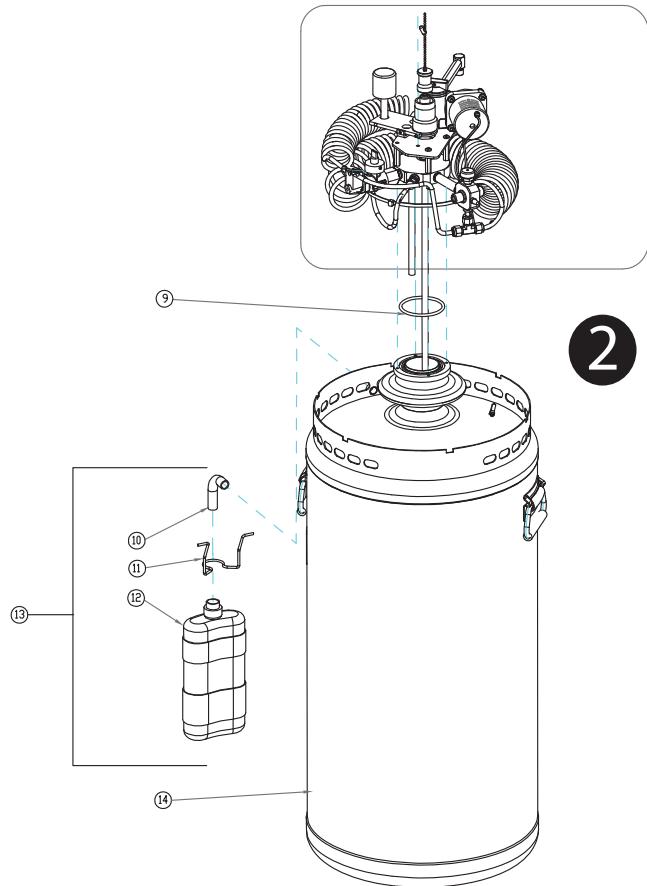

PB

21A/31A/41A

1

1	B-701002-00	P313	Shroud Screw
2	B-778979-00	P314	Shroud Washer
3	B-778436-00	P303	Window Decal
4	B-775104-00	P302	Bezel Decal
5	B-776080-00	P330	Bezel
6	B-776252-00	P304	Shroud Decal
7	B-775101-00	P328	Shroud
8	CA002305	P332	Bezel Screw

	Man. Part #	Pioneer #	Description
1	B-775117-00	P319	Gauge Screw #10-24 x 3/8
2	B-775845-SV	P323	21A Gauge
2	B-775846-SV	P322	31A Gauge
2	B-775847-SV	P321	41A Gauge
3	B-776168-00	P860	12 Position Knob
4	B-775834-00	P851	0-6 LPM Number Disc
5	B-775074-00	P862	FCV Screw
6	B-775877-00	P861	12 Position Locking Plate
7	B-775855-00	P809	0-6 LPM Flow Control Valve
8	B-775314-00	P307	Humidifier Adapter
10	15075347	P394	Dust Cap
11	B-775116-00	P342	Manifold Plate Screw #10-24 UNC x 3/8"
12	B-775117-00	P343	Manifold Plate Screw # 10-24 x 3/8"
13	B-775110-00	P320	Manifold Plate
14	B-775176-00	P196	FCV Bottom Screw 6-32 x 3/8"
15	B-775108-00	P344	Manifold Screw Spacers