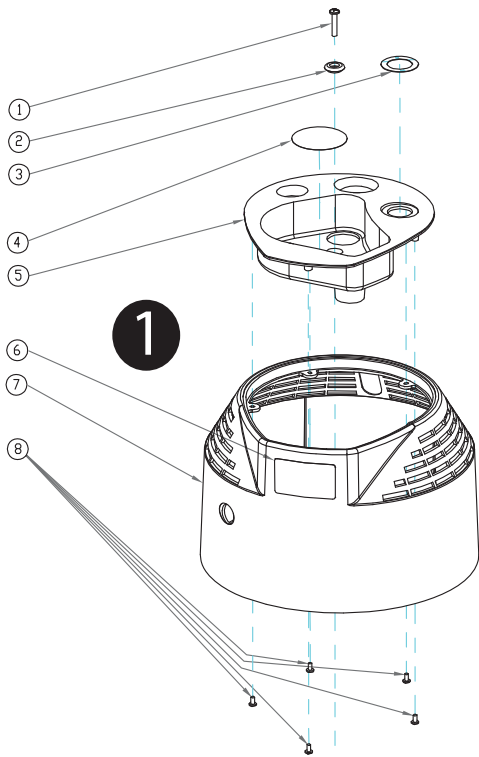

PB

21A/31A/41A

1

1	B-701002-00	P313	Shroud Screw
2	B-778979-00	P314	Shroud Washer
3	B-778436-00	P303	Window Decal
4	B-775104-00	P302	Bezel Decal
5	B-776080-00	P330	Bezel
6	B-776252-00	P304	Shroud Decal
7	B-775101-00	P328	Shroud
8	CA002305	P332	Bezel Screw

	Man. Part #	Pioneer #	Description
1	B-775117-00	P319	Gauge Screw #10-24 x 3/8
2	B-775845-SV	P323	21A Gauge
2	B-775846-SV	P322	31A Gauge
2	B-775847-SV	P321	41A Gauge
3	B-776168-00	P860	12 Position Knob
4	B-775834-00	P851	0-6 LPM Number Disc
5	B-775074-00	P862	FCV Screw
6	B-775877-00	P861	12 Position Locking Plate
7	B-775855-00	P809	0-6 LPM Flow Control Valve
8	B-775314-00	P307	Humidifier Adapter
10	15075347	P394	Dust Cap
11	B-775116-00	P342	Manifold Plate Screw #10-24 UNC x 3/8"
12	B-775117-00	P343	Manifold Plate Screw # 10-24 x 3/8"
13	B-775110-00	P320	Manifold Plate
14	B-775176-00	P196	FCV Bottom Screw 6-32 x 3/8"
15	B-775108-00	P344	Manifold Screw Spacers

1

1	B-775113-00	P365	Quick Release Knob
3	B-775112-00	P364	Quick Release Rod
5	B-775115-00	P363	Pin Spring 1/8" x 1" SS
6	B-775114-00	P387	Pin Spring 1/8" x 1/2" SS
7	B-775111-00	P362	Quick Release Lever
8	B-775118-00	P361	Quick Release Spring
9	B-775116-00	P360	Quick Release Screw 10-24 UNC x 3/8
10	B-775109-00	P359	Quick Release Bracket
11	B-775114-00	P387	Pin Spring 1/8" x 1/2" SS
12	B-775106-SV	P315	Quick Release Assembly