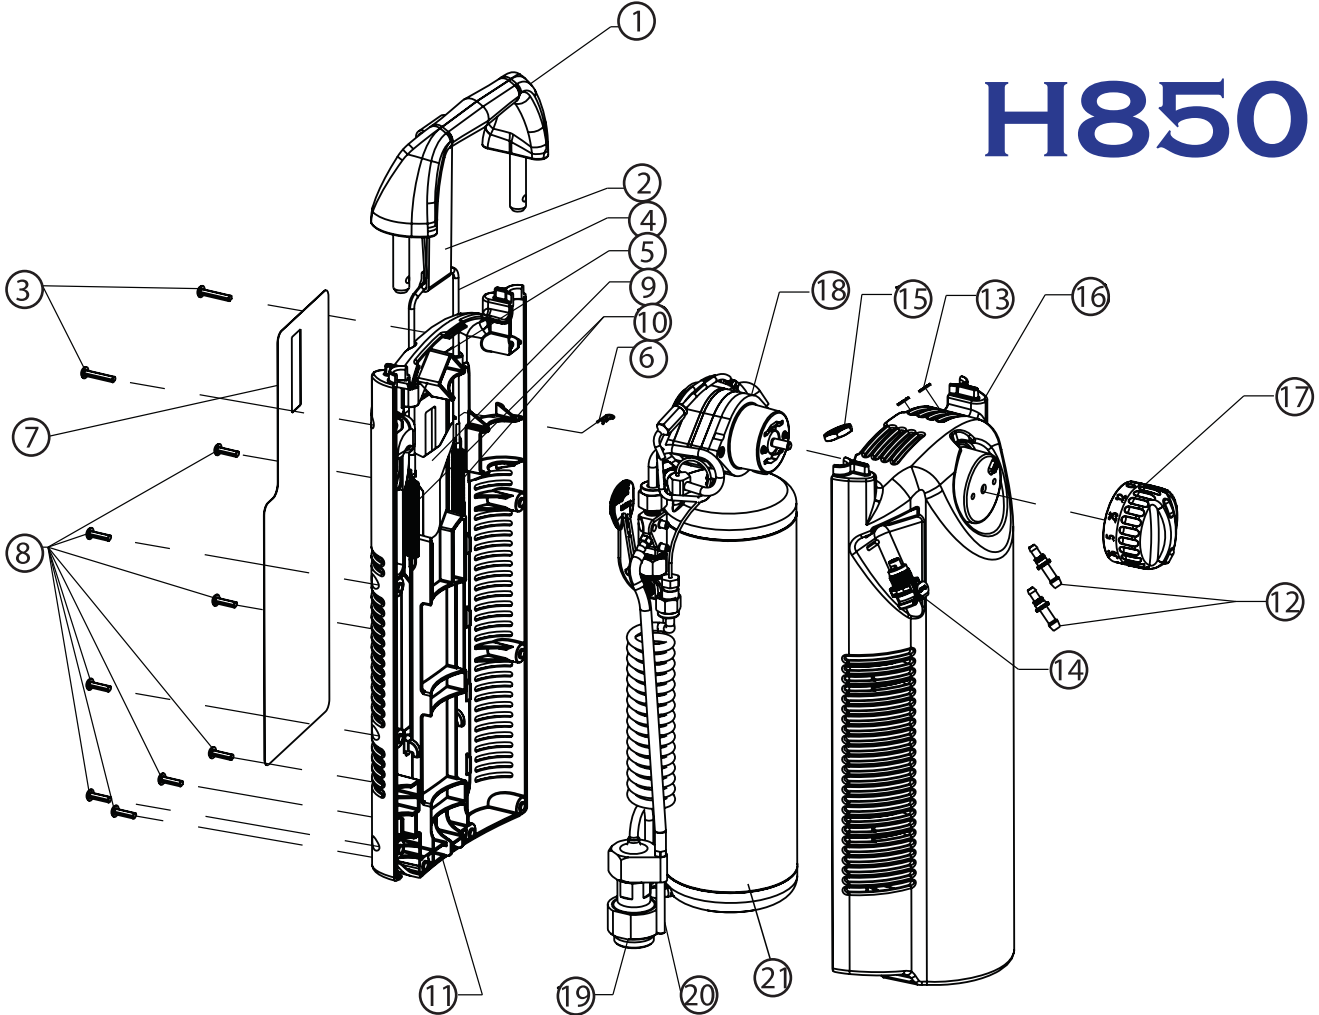

1	067939	P457	Handle
2	B-701594-00	P400	Contents Indicator Strap
3	B-701599-00	P498	Screw #6-19 x 3/4 Long
4	067941	P458	Contents Indicator Pull Handle
5	067940	P403	Non Stick Pad
6	B-775028-00	P404	Hitch Pin
7	068816	P472	H850 Label
8	B-701598-00	P498	Screw #6-19 x 1/2" Long
9	067943	P459	Indicator Plate
10	067942	P460	Contents Indicator Spring
11	067937	P469	Back Cover
12	B-702007-00	P410	Plastic Hose Barb
13	B-701597-00	P411	C-Clip
14	B-701586-00	P461	Quick Connect (Bottom Only)
16	067938	P468	Front Cover
17	067936	P462	Knob Assembly
18	067876-SV	P463	FCV
19	20553105	P464	Female Quick Connect Assembly
	B-775260-00	P750	Metal Lip Seal
20	15081333	P465	Vent Tube
21	10000664-SV	P490	H850 Bottle

H850