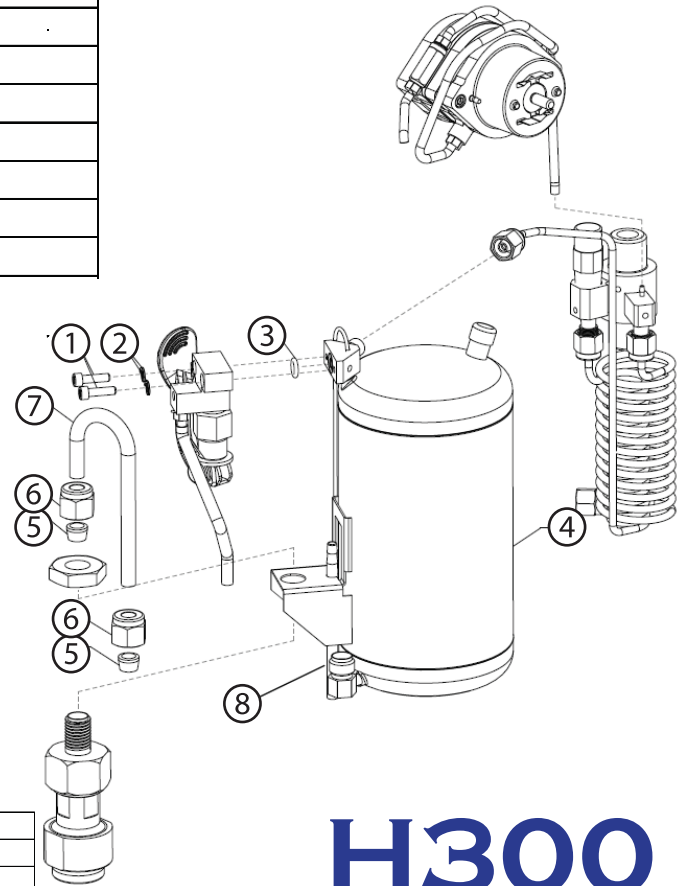

# HELIOS

H300 / H850

1	B-701542-00	P437	H300 Handle
2	B-701594-00	P400	Contents Indicator Strap
3	B-701599-00	P498	Screw Torx Head, 6-19 x ¾" Plastite Long Screw
4	B-701592-00	P401	Contents Indicator Pull Handle
5	B-701755-00	P403	Non-Stick Pad
6	B-775028-00	P404	Hitch Pin
7	B-701530-00	P434	H300 Decal
8	B-701598-00	P497	Screw Torx Head, 6-19 x ½" Plastite Short Screw
9	B-701593-00	P405	Indicator Plate
10	B-701591-00	P406	Contents Indicator Spring
11	B-701539-00	P432	Back Cover
12	B-701586-00	P484	Quick Connect
13		P485	Quick Connect Nut Only
14	B-701538-00	P430	Front Cover
15	B-701601-00	P439	FCV Knob
16	B-702007-00	P410	Barbed Connector
17	B-701597-00	P411	C-Clip
18	B-702019-SV	P425	H300 Bottle

# H300

1	B-777899-00	P417	Screw Socket Head 6-32 x 1/2" SS
2	CA404996	P418	Lock Washer
3	B-701603-00	P419	O-Ring
4		P425	H300 Bottle
5	B-775063-00	P211	1/4" Brass Ferrule
6	B-775062-00	P407	1/4" Brass Nut
7	B-701588-SV	P420	Fill Tube
8	15081333	P421	Vent Tube

# H300

1	10021673	P444	Vent Valve Toggle
2	B-701335-SV	P445	Teflon Washer
3	B-775089-00	P446	Spring Pin
4	B-701971-00	P447	Vent Lever
5	B-701972-00	P448	Torsion Spring
6	10020285-SV	P451	Vent Tube
7	B-778157-00	P531	Brass Fitting 1/8" 10 x 32
1	20553107	P216	Quick Connect
2	B-775261-00	P279	Quick Connect Nut
3	B-775263-00	P240	Quick Connect Top Only
4	B-775260-00	P229	Teflon Seal