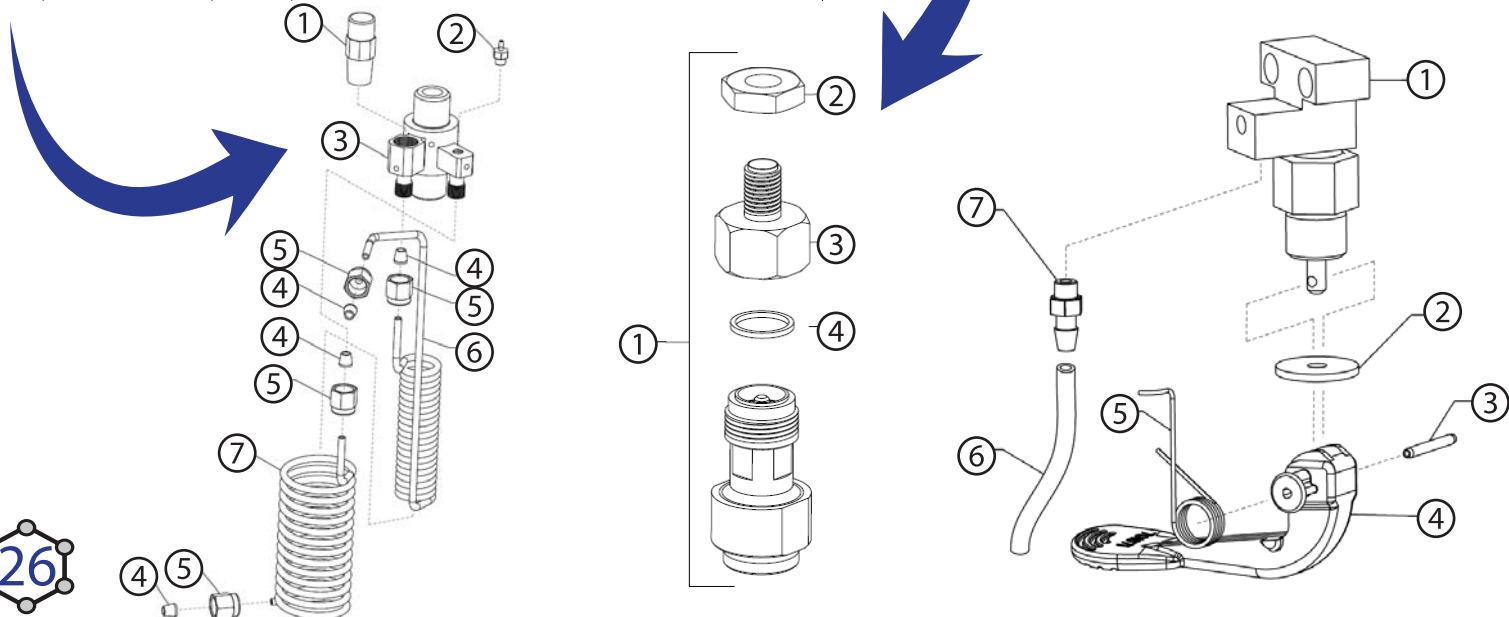

1	B-702075-00	P456	80 PSI Secondary Relief Valve
2	B-778167-00	P530	Brass Fitting 1/16" x 10-32
3	B-702074-00	P422	Relief Economizer Valve
4	B-701590-00	P426	1/8" Brass Ferrule
5	B-701589-00	P427	1/8" Brass Nut
6	B-701579-SV	P428	Warming Coil Gas
7	B-701577-SV	P429	Warming Coil Liquid