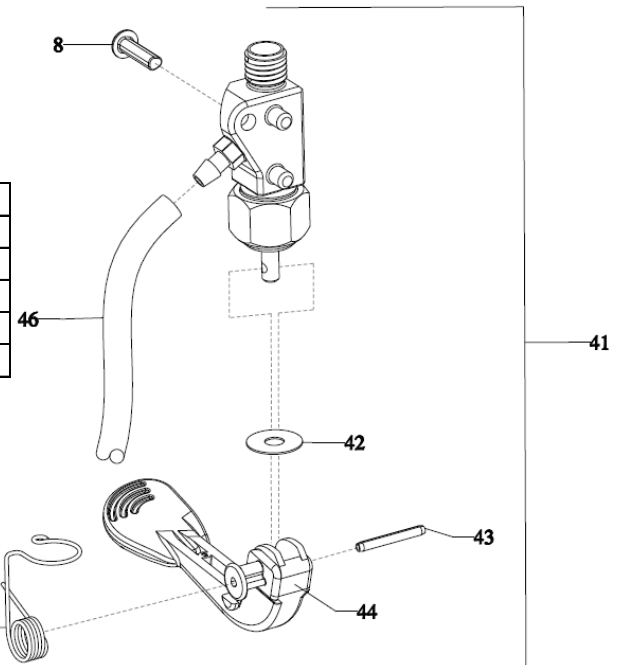

41	10029030-SV	P476	Vent Valve Assembly
42	B-701335-SV	P445	Teflon Washer
43	B-775089-00	P446	Spring Pin
44	B-701971-00	P447	Vent Lever
45	067956	P477	Torsion Spring
46	10020642-SV	P478	Vent Valve Tube Urethane 8"