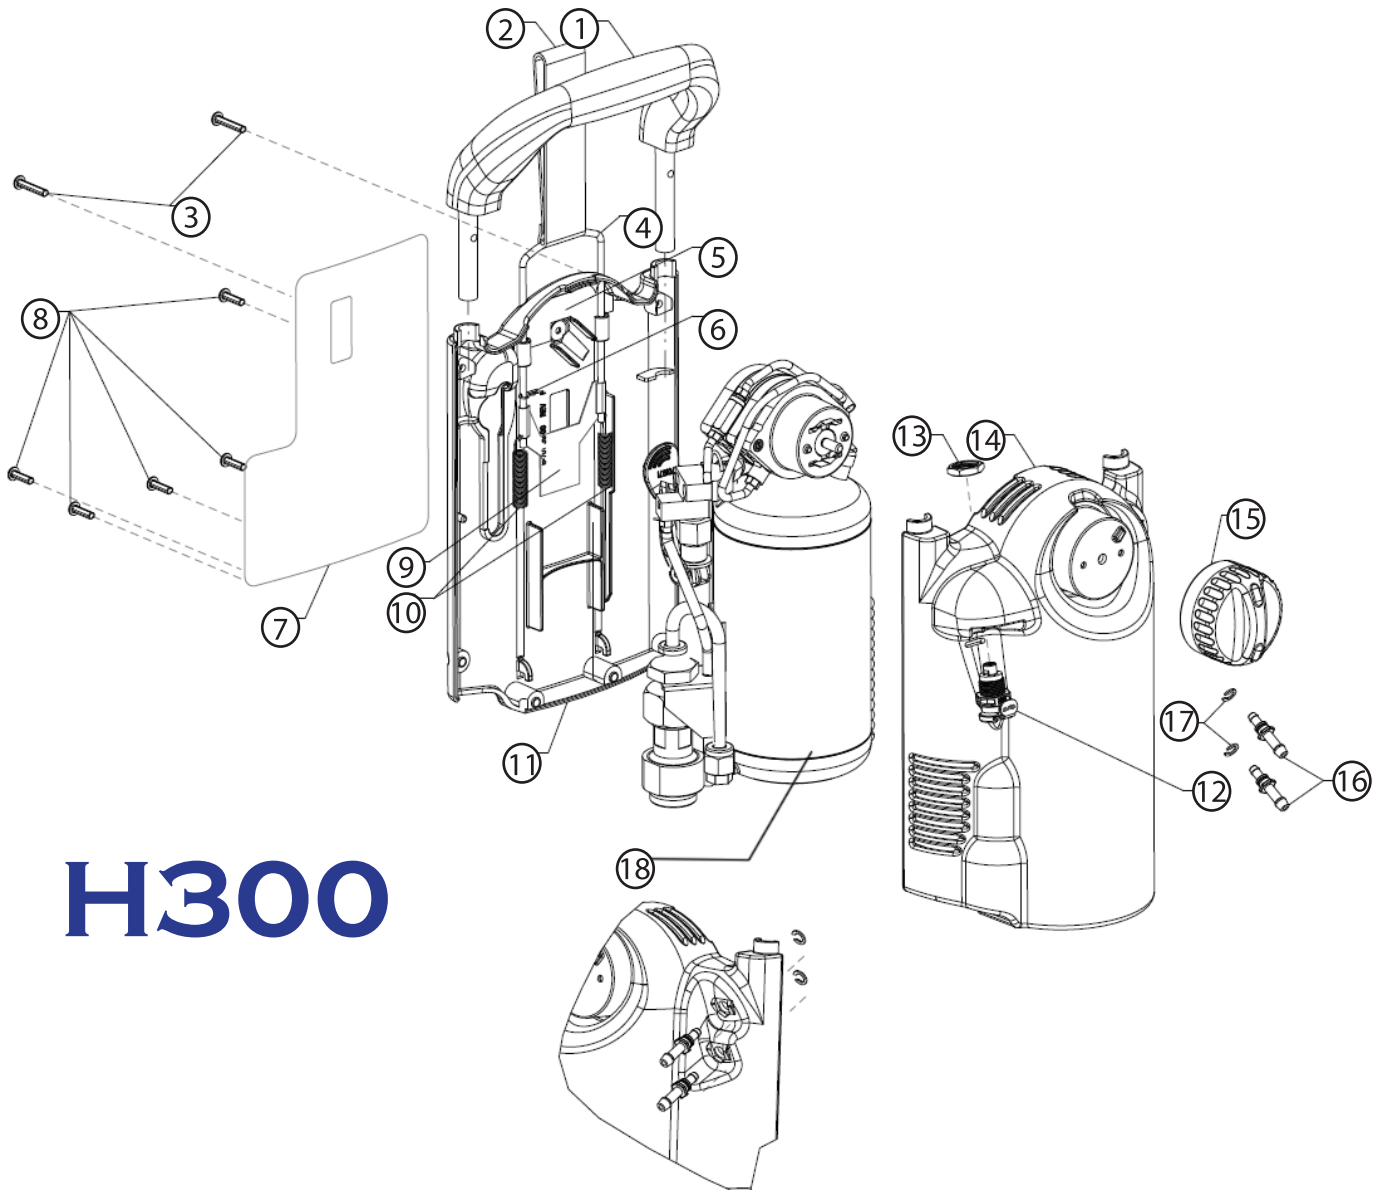

# HELIOS

H300 / H850

1	B-701542-00	P437	H300 Handle
2	B-701594-00	P400	Contents Indicator Strap
3	B-701599-00	P498	Screw Torx Head, 6-19 x ¾" Plastite Long Screw
4	B-701592-00	P401	Contents Indicator Pull Handle
5	B-701755-00	P403	Non-Stick Pad
6	B-775028-00	P404	Hitch Pin
7	B-701530-00	P434	H300 Decal
8	B-701598-00	P497	Screw Torx Head, 6-19 x ½" Plastite Short Screw
9	B-701593-00	P405	Indicator Plate
10	B-701591-00	P406	Contents Indicator Spring
11	B-701539-00	P432	Back Cover
12	B-701586-00	P484	Quick Connect
13		P485	Quick Connect Nut Only
14	B-701538-00	P430	Front Cover
15	B-701601-00	P439	FCV Knob
16	B-702007-00	P410	Barbed Connector
17	B-701597-00	P411	C-Clip
18	B-702019-SV	P425	H300 Bottle

# H300

1	B-777899-00	P417	Screw Socket Head 6-32 x 1/2" SS
2	CA404996	P418	Lock Washer
3	B-701603-00	P419	O-Ring
4		P425	H300 Bottle
5	B-775063-00	P211	1/4" Brass Ferrule
6	B-775062-00	P407	1/4" Brass Nut
7	B-701588-SV	P420	Fill Tube
8	15081333	P421	Vent Tube

# H300

1	10021673	P444	Vent Valve Toggle
2	B-701335-SV	P445	Teflon Washer
3	B-775089-00	P446	Spring Pin
4	B-701971-00	P447	Vent Lever
5	B-701972-00	P448	Torsion Spring
6	10020285-SV	P451	Vent Tube
7	B-778157-00	P531	Brass Fitting 1/8" 10 x 32
1	20553107	P216	Quick Connect
2	B-775261-00	P279	Quick Connect Nut
3	B-775263-00	P240	Quick Connect Top Only
4	B-775260-00	P229	Teflon Seal