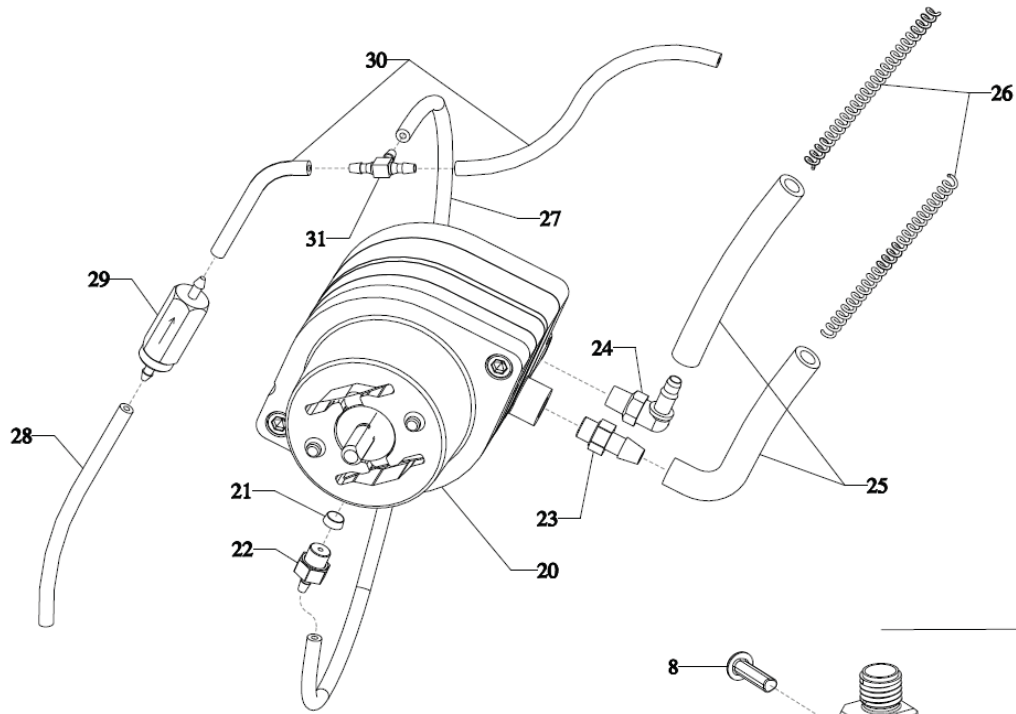

# H300

1	10021673	P444	Vent Valve Toggle
2	B-701335-SV	P445	Teflon Washer
3	B-775089-00	P446	Spring Pin
4	B-701971-00	P447	Vent Lever
5	B-701972-00	P448	Torsion Spring
6	10020285-SV	P451	Vent Tube
7	B-778157-00	P531	Brass Fitting 1/8" 10 x 32
1	20553107	P216	Quick Connect
2	B-775261-00	P279	Quick Connect Nut
3	B-775263-00	P240	Quick Connect Top Only
4	B-775260-00	P229	Teflon Seal

1	067939	P457	Handle
2	B-701594-00	P400	Contents Indicator Strap
3	B-701599-00	P498	Screw #6-19 x 3/4 Long
4	067941	P458	Contents Indicator Pull Handle
5	067940	P403	Non Stick Pad
6	B-775028-00	P404	Hitch Pin
7	068816	P472	H850 Label
8	B-701598-00	P498	Screw #6-19 x 1/2" Long
9	067943	P459	Indicator Plate
10	067942	P460	Contents Indicator Spring
11	067937	P469	Back Cover
12	B-702007-00	P410	Plastic Hose Barb
13	B-701597-00	P411	C-Clip
14	B-701586-00	P461	Quick Connect (Bottom Only)
16	067938	P468	Front Cover
17	067936	P462	Knob Assembly
18	067876-SV	P463	FCV
19	20553105	P464	Female Quick Connect Assembly
	B-775260-00	P750	Metal Lip Seal
20	15081333	P465	Vent Tube
21	10000664-SV	P490	H850 Bottle

# H850

20	B-702132-SV	P442	H300 Flow Control Valve (PDD)
20	067876-SV	P463	H850 Flow Control Valve (PDD)
21	B-777736-00	P473	Filter Screen
22	B-778167-00	P530	Barbed Hose Fitting 1/16"
23	B-778157-00	P531	Barbed Hose Fitting 1/8"
24	B-701685-00	P408	Barbed Nylon Elbow 1/8"
25	B-701585-SV	P409	Silicone Tube 3"
26	B-701975-00	P412	Hose Spring
27	B-701584-SV	P529	1/16" x 7.5 Urethane Tube
28	B-701582-SV	P528	1/16" x 2" Urethane Tube
29	B-701587-00	P415	Check Valve
30	B-701583-SV	P417	1/16" x 3" Urethane Tube
31	B-701526-00	P416	T-Connector