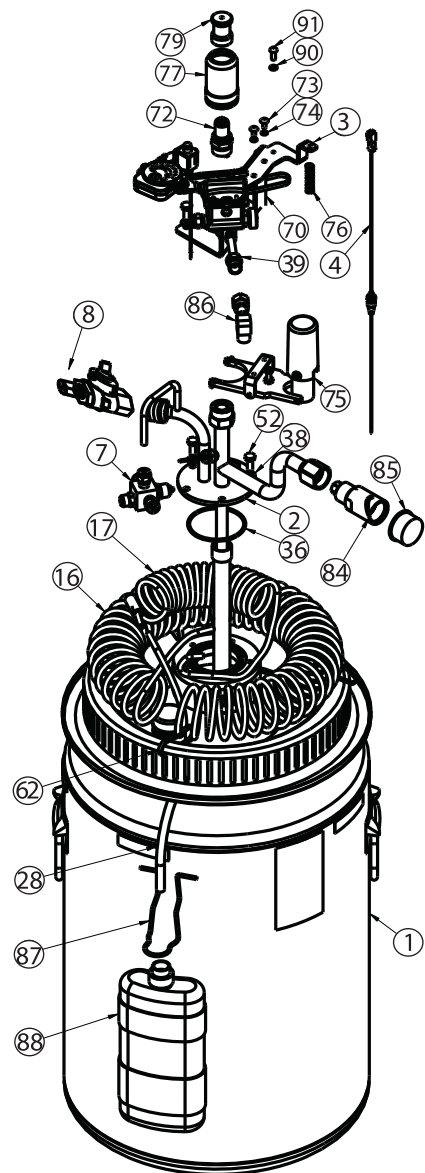

Bracket Assembly

Key	Description		Lib 45
1	Bracket G4	P617	13708104
2	0-15LPM 16 pos. Flow Control Valve	P821	13110145
3	30 PSI Secondary Relief Valve	P615	13110217
4	0-15 LPM 16 Position Decal	P822	13086149
5	16 Position Lock Plate	P823	13095627
6	Flow Control Valve Screws	P824	CA002876
7	Flow Control Knob - Red	P880	10567941
8	G4 Service Meter	P634	13352401
9	Meter Screw - SS #6-32*3/8"	P677	14263928
10	Ground #8 Spade Terminal	P678	10597904
11	Split-Lock Washer - Ground- #8	P633	CA405145
12	Screw - Ground - SS #8-32*3/8"	P677	CA405164
13	Front Ferrule (larger ferrule) 0.25"	P211	CA405072
14	Rear Ferrule (smaller ferrule) 0.25"	P211	CA405074
15	Tube Nut - Brass 0.25"	P210	10760273
4	1/2 - 15 LPM 12 Position Number Disc	P898	11019006
4	1/4 - 6 LPM 12 Position Number Disc	P872	10567967
2	1/2 - 15 LPM Old Style Flow Control Valve 20 PSI	P834	11018986
2	1/4 - 6 LPM Old Style Flow Control Valve 20 PSI	P820	10480511
5	12 Position Locking Plate	P881	CA406438