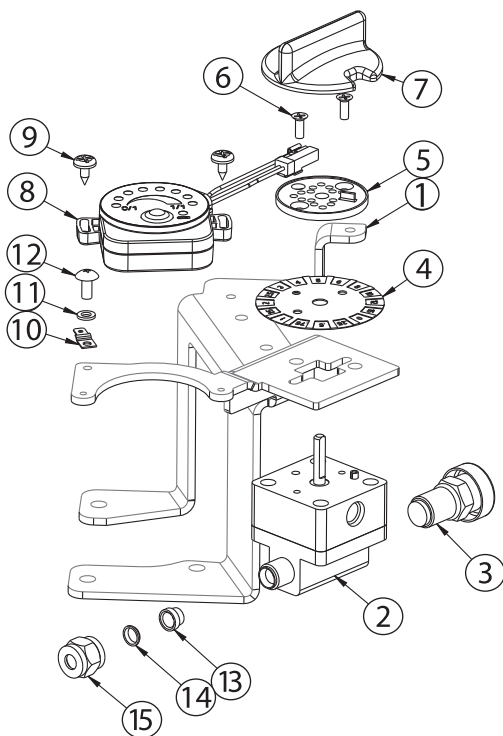

Bracket Assembly

Key	Description		Lib 45
1	Bracket G4	P617	13708104
2	0-15LPM 16 pos. Flow Control Valve	P821	13110145
3	30 PSI Secondary Relief Valve	P615	13110217
4	0-15 LPM 16 Position Decal	P822	13086149
5	16 Position Lock Plate	P823	13095627
6	Flow Control Valve Screws	P824	CA002876
7	Flow Control Knob - Red	P880	10567941
8	G4 Service Meter	P634	13352401
9	Meter Screw - SS #6-32*3/8"	P677	14263928
10	Ground #8 Spade Terminal	P678	10597904
11	Split-Lock Washer - Ground- #8	P633	CA405145
12	Screw - Ground - SS #8-32*3/8"	P677	CA405164
13	Front Ferrule (larger ferrule) 0.25"	P211	CA405072
14	Rear Ferrule (smaller ferrule) 0.25"	P211	CA405074
15	Tube Nut - Brass 0.25"	P210	10760273
4	1/2 - 15 LPM 12 Position Number Disc	P898	11019006
4	1/4 - 6 LPM 12 Position Number Disc	P872	10567967
2	1/2 - 15 LPM Old Style Flow Control Valve 20 PSI	P834	11018986
2	1/4 - 6 LPM Old Style Flow Control Valve 20 PSI	P820	10480511
5	12 Position Locking Plate	P881	CA406438